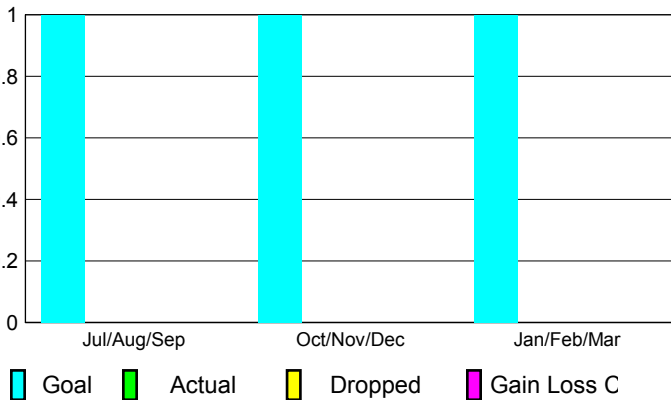

2012-2013 GMT Reports for District (or Undistricted) **District 355 C**

GMT: BYEONG-DEOK KIM

Location: REPUBLIC OF KOREA

GMT CA: 5

CLUBS

Club Results
2012-2013

Clubs
2011-2012

Month	New Club Goal	Actual New Clubs	Actual Dropped Clubs	Gain/Loss of Clubs	Gain/Loss of Clubs
Jul/Aug/Sep	1	0	0	0	0
Oct/Nov/Dec	1	0	0	0	0
Jan/Feb/Mar	1				0
Totals	3	0	0	0	0

Club Results 2012-2013

Goal, New, Dropped, Gain/Loss

Comparison of Club Gain/Loss

Current Year Compared to the Previous Year

YTD Status Quo Clubs 2012-2013

Status Quo Clubs Compared to Status Quo Members

MEMBERSHIP