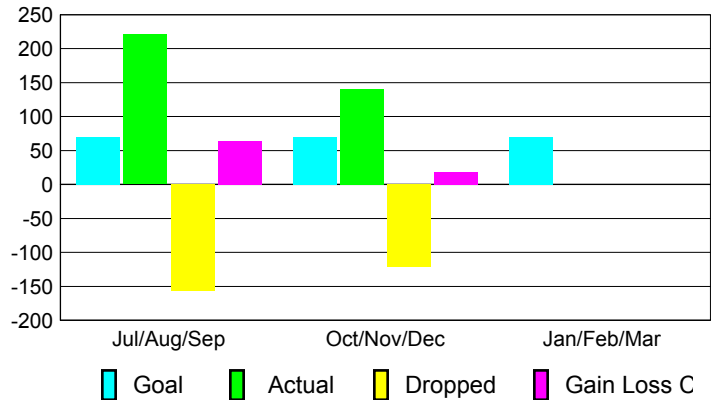

Membership Results 2012-2013

Goal, New, Dropped, Gain/Loss