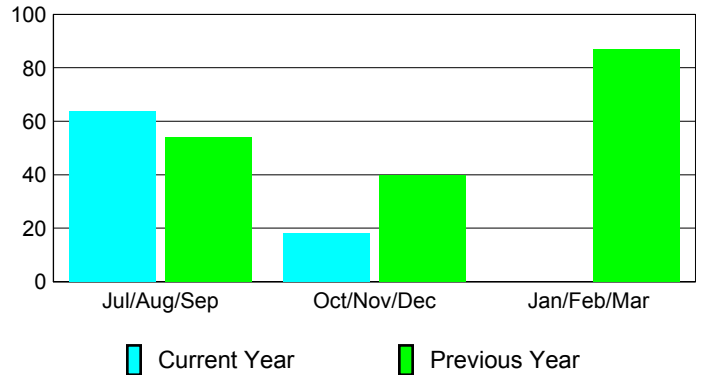

Membership Results
2012-2013

Membership
2011-2012

Month	Net Memb Goal	Actual New Memb	Actual Dropped Memb	Gain/Loss of Memb	Gain/Loss of Memb
Jul/Aug/Sep	70	221	-157	64	54
Oct/Nov/Dec	70	140	-122	18	40
Jan/Feb/Mar	70				87
Totals	210	361	-279	82	181

Membership Results 2012-2013

Goal, New, Dropped, Gain/Loss

Comparison of Membership Gain/Loss

Current Year Compared to the Previous Year

Gender Comparison 2012-2013